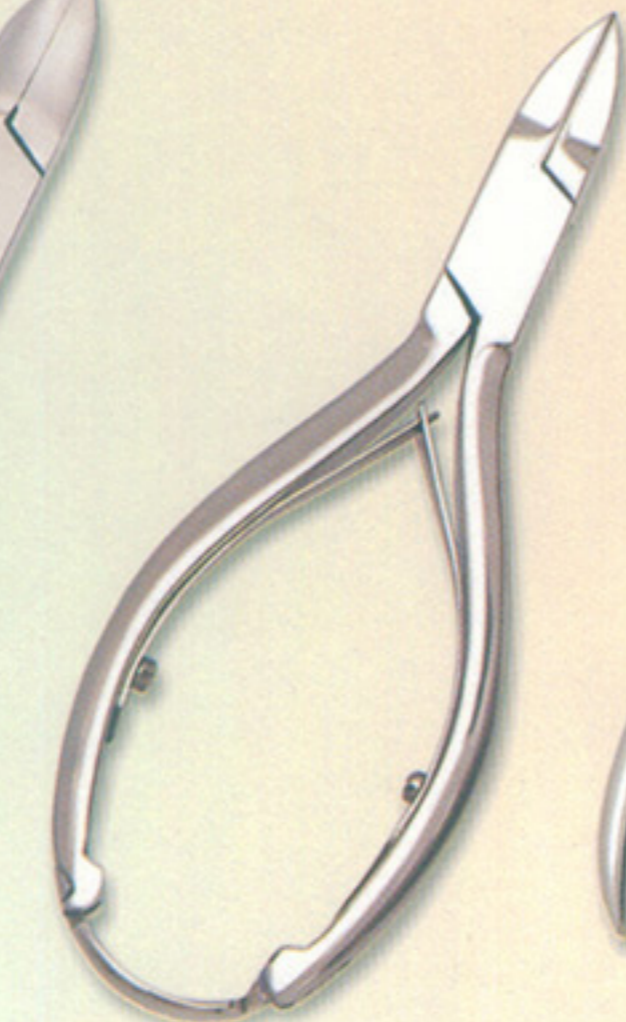

786-33 (13 cm)
Nail Cutter
Concave Head,
Single Spring.
Plain Handle.

786-32 (13.5 cm)
French Pattern,
Doubl Spring
Box Joint Wit
Outher Lock