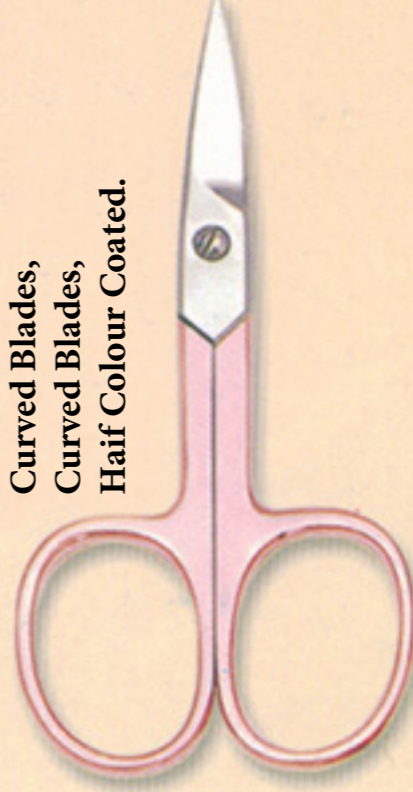

786-00 (10cm)
Nail Scissor,
Curved Blades,
Half Gold Plated.

786-01 (9 cm)
Nail Scissor,
Curved Blades,
Half Gold Plated.

786-02 (9 cm)
Arrow Point Nail Scissor
Curved Blades,
Half Gold Plated.

786-04 (9 cm)
Nail Scissor,
Curved Blades,
Curved Blades,
Half Colour Coated.

786-05 (9 cm)
Nail Scissorz
Riveted Screw
Curved Blades,
Half Colour Coated.

786-06 (9 cm)
Nail Scissor,
Genuine Brass Screw,
Curved Blades,

786-07 (9 cm)
Cuticle Scissor,
curved Blades.

786-08(9 cm)
Baby Nail Scissor
Genuine Screw,
curved Blades.