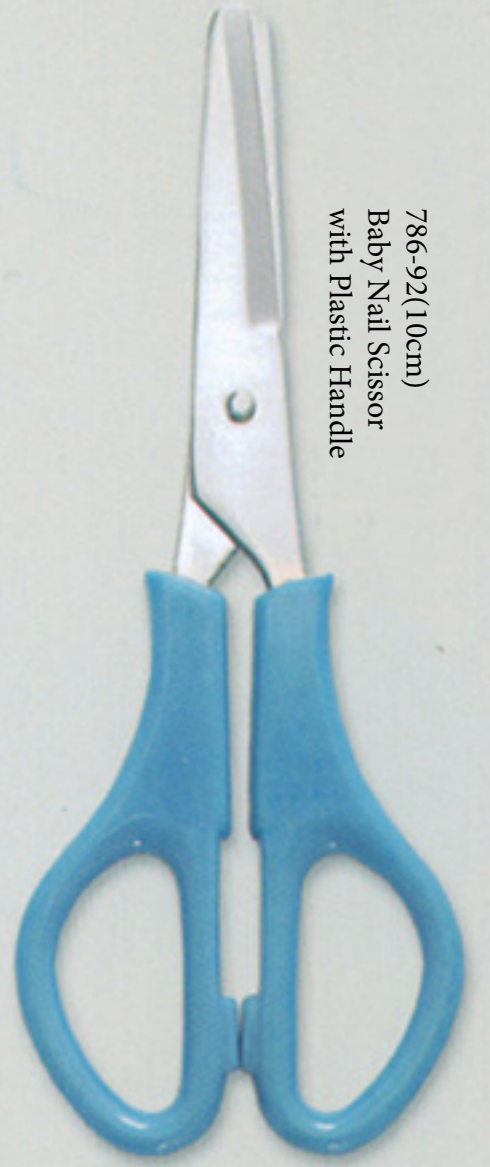

786-83(19cm)
Hair Dressing Scissor
With Genuine Screw

786-84(15cm)
Hair Dressing Scissor
With Genuine Screw

786-79(18cm)
Inauguration Scissor
Gold Plated Fancy Handle

GENERAL INSTRUMENTS

786-86(14cm)
Operating Scissor
Sharp/Sharp Points,
Riveted Screw.

786-85(14cm)
Bandage Scissor
Riveted Scissors

786-87(14cm)
Operating Scissor
Sharp/Blunt Points,
Genuine Screw,

786-88(14cm)
Household Scissor
Genuine Screw.

786-89(14cm)
Paper Scissor
Painted Handle.

786-91(15cm)
Tailor Scissor.

786-92(10cm)
Baby Nail Scissor
with Plastic Handle

786-90(15cm)
Tailor Scissor
Painted Handle.

786-95 (14cm)
Dressing Forceps

786-96 Double Ended File

786-97 Double Ended Spatula

786-98 Double Ended Black Head Remover