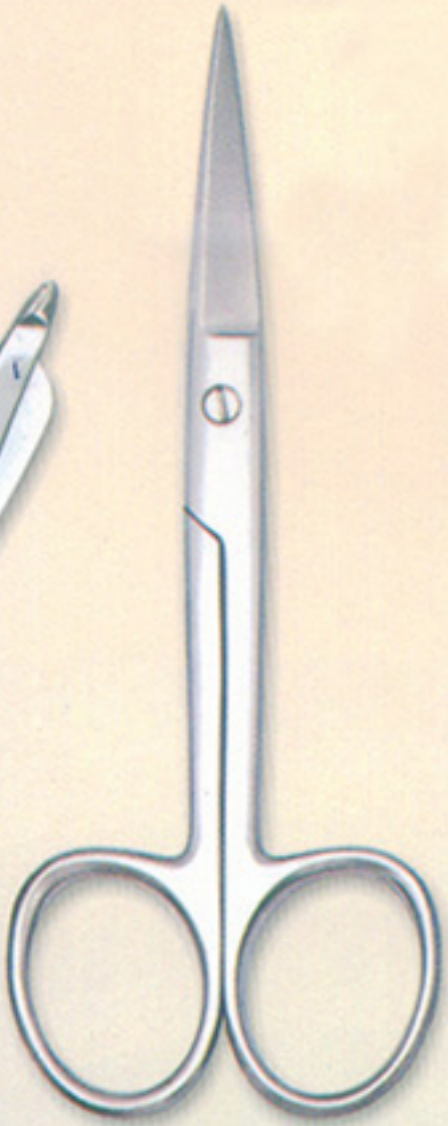

786-75

786-76

786-77

Note: All Scissors can be adjusted through a Mechanism available in Nuts to make the Scissors more or Less Smooth. All Scissors are made Up Of Special quality stainless steel with a rockwell hardness at 50-54 Scissors Are Also Available In Different Sizes and finishing.

786-78(15cm)
Hair Dressing Scissor
With Genuine Screw
Gold Plated

786-80(17cm)
Hair Thining Scissor
Riveted Screw

786-81(15cm)
Hair Thining Scissor
With One Solid Blade
Genuine

786-82(15cm)
Hair Thining Scissor
With One Solid Blade
Genuine Screw

786-83(19cm)
Hair Dressing Scissor
With Genuine Screw

786-84(15cm)
Hair Dressing Scissor
With Genuine Screw

786-79(18cm)
Inauguration Scissor
Gold Plated Fancy Handle

GENERAL INSTRUMENTS

786-86(14cm)
Operating Scissor
Sharp/Sharp Points,
Riveted Screw.

786-85(14cm)
Bandage Scissor
Riveted Scissors

786-87(14cm)
Operating Scissor
Sharp/Blunt Points,
Genuine Screw,

786-88(14cm)
Household Scissor
Genuine Screw.

786-89(14cm)
Paper Scissor
Painted Handle.

786-91(15cm)
Tailor Scissor.