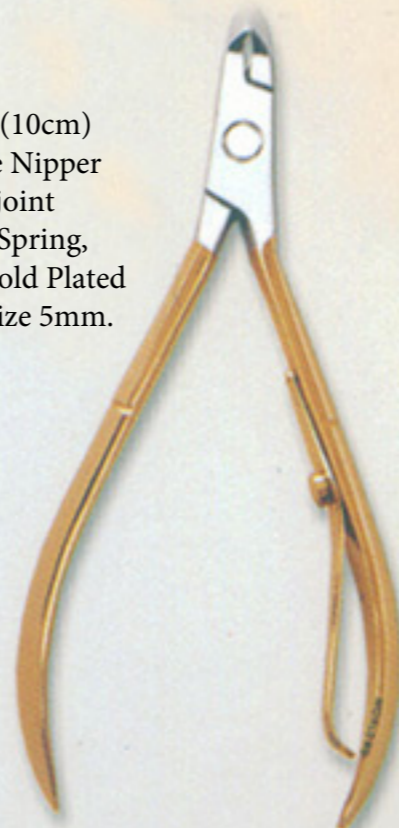

786-53(12cm)
Cuticle Nipper
Single Spring,
Auto lock,
Beak Size 3mm.

786-54(11.5cm)
Cuticle Nipper
Single Spring,
Auto lock,
Beak Size 3mm.

786-55(12cm)
Cuticle Nipper
Single Spring
With Plastic Tip,
Beak Size 3mm.

786-56(11.5cm)
Cuticle Nipper
Screw joint
Single Spring,
Beak Size 3mm.

786-57(10cm)
Cuticle Nipper Screw joint
Single Spring,Beak Size 5mm,
Carbon Steel.

786-58(10cm)
Cuticle Nipper
Screw joint
Single Spring,
Auto lock,
Beak Size 3mm.

786-59(10cm)
Cuticle Nipper
Screw joint
Single Spring,
Half Gold Plated
Beak Size 5mm.

786-60(10cm)
Cuticle Nipper
Double Spring
Beak Size3mm.

786-61(10cm)
Cuticle Nipper
With Painted Tip,
Half Gold Plated,
Beak Size3mm.

HAIR CARE

786-62(17cm)
Hair Styling scissor
razor edge
(adjustable Screw)

786-64(17cm)
Hair Styling scissor
razor edge
(adjustable Screw)

786-66(17cm)
Hair Styling scissor
razor edge
(adjustable Screw)

786-63(17cm)
Hair Styling scissor
razor edge
(adjustable Screw)