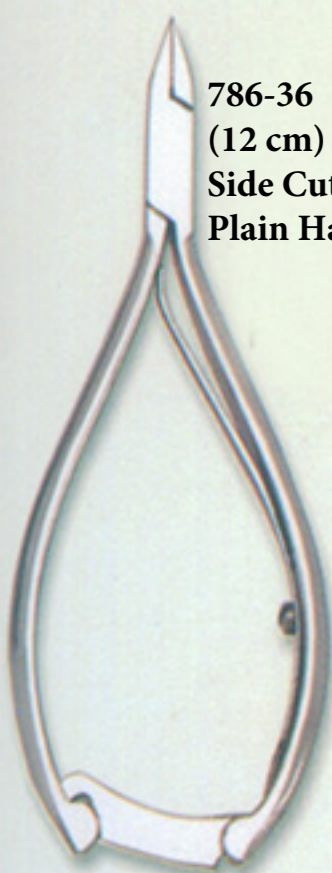

786-36
(12 cm)
Side Cutter,
Plain Handle