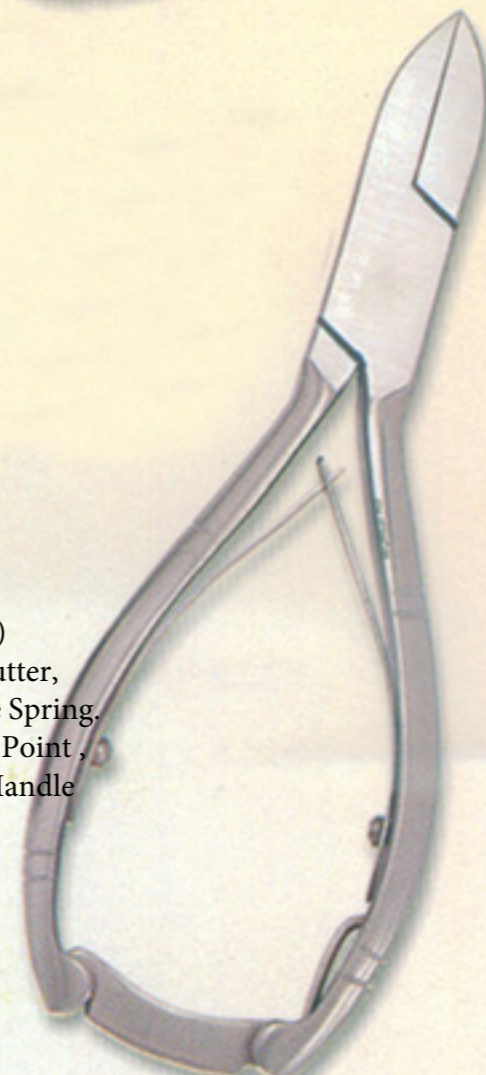

786-41
(14 cm)
Side Cutter,
Double Spring,
Round Point ,
Plain Handle

786-42
(13.5 cm)
Side Cutter,
Double Spring,
Fine Point ,
Plain Handle