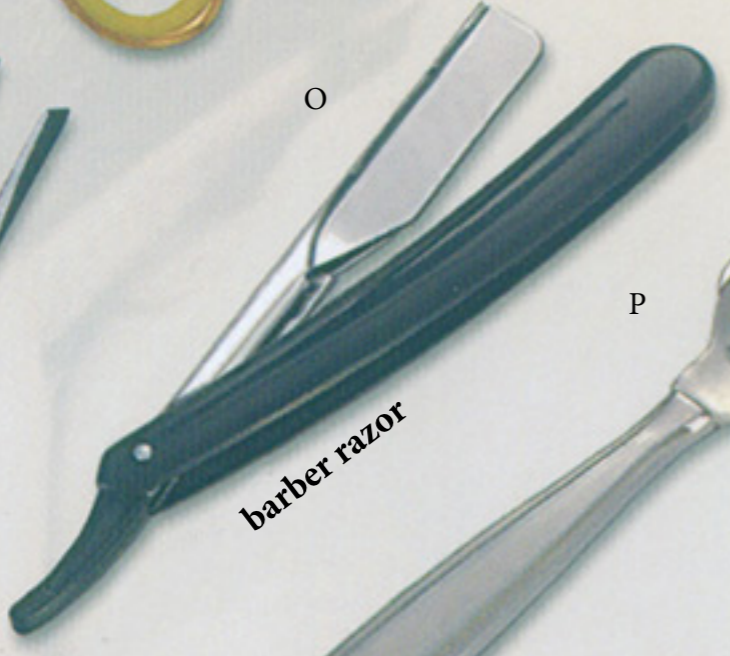

N

O

(14.5 cm)
All Stainless steel
Callus Cutter

barber razor

P

Q

(9 cm)
Splinter forceps
With Magnifying lens

R