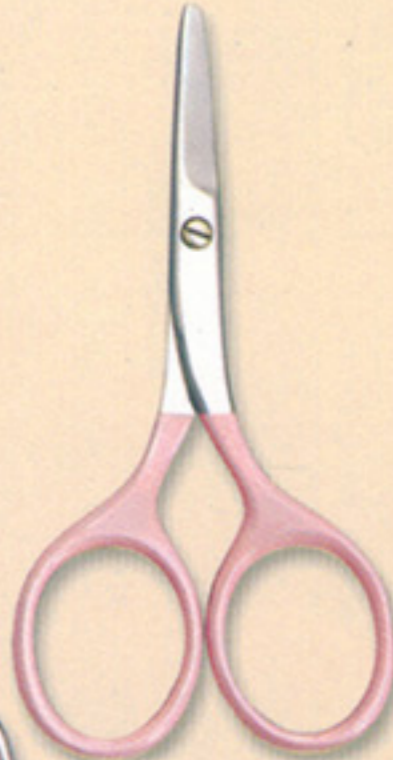

786-12(9 cm)
Baby Nail Scissor
Genuine Brass Screw