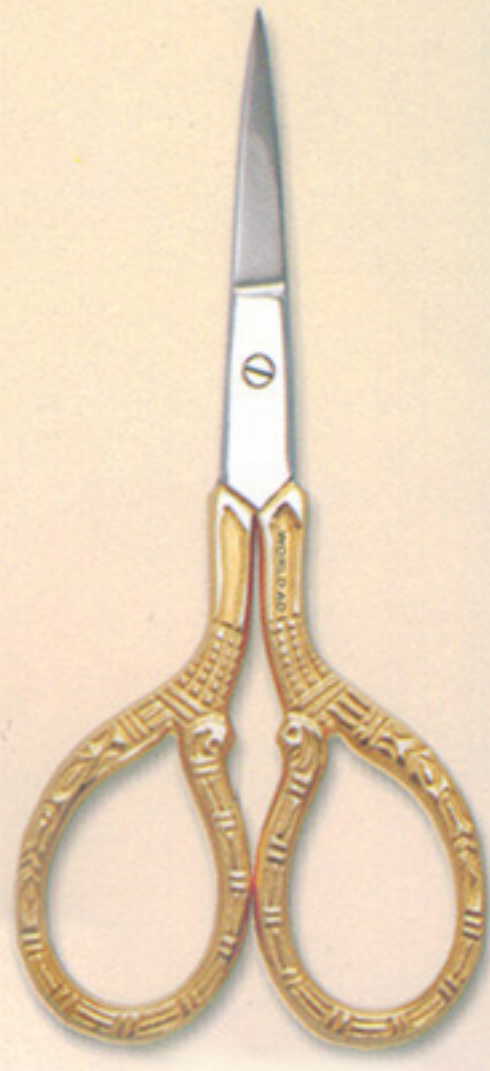

786-25(9 cm)
Embroidery Scissor,
Riveted Screw,
Half Gold Plated.