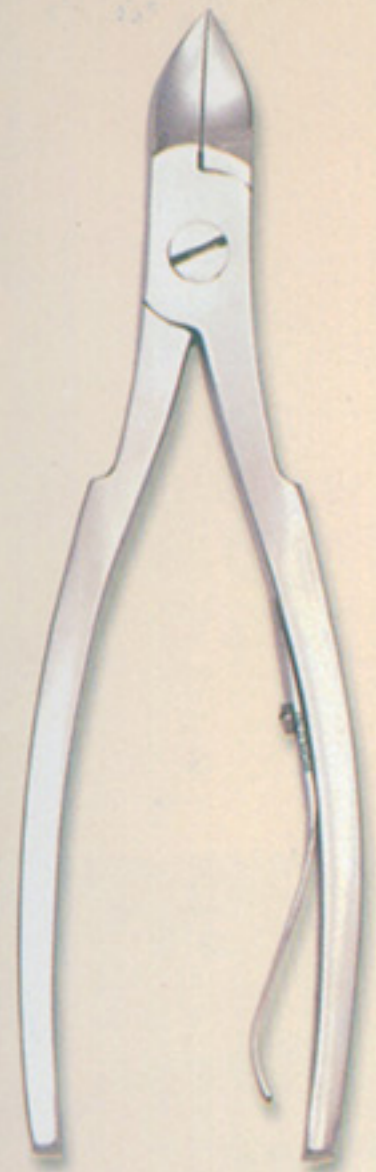

786-18(11.5 cm)
Embroidery Scissor,
Riveted Screw,
Half Gold Plated.

786-19(9 cm)
Embroidery Scissor,
Riveted Screw,
Half Gold Plated.

786-20(9.5 cm)
Embroidery Scissor,
Riveted Screw,
Half Gold Plated.

786-21(9 cm)
Embroidery Scissor,
Riveted Screw,
Half Gold Plated.

786-22(9 cm)
Embroidery Scissor,
Riveted Screw,
Half Gold Plated.

786-23(9 cm)
Embroidery Scissor,
Riveted Screw,
Half Gold Plated.

786-24(9 cm)
Embroidery Scissor,
Riveted Screw,
Half Gold Plated.

786-25(9 cm)
Embroidery Scissor,
Riveted Screw,
Half Gold Plated.

NAIL NIPPER & CUTTER

786-26(14.5 cm)
Nail Cutter,
Flat Handle

786-27
(12 cm)
Nail Cutter,
Wire Spring
Plain Handle

786-28(10 cm)
Nail Cutter,
Wire Spring With
Special Print Handle