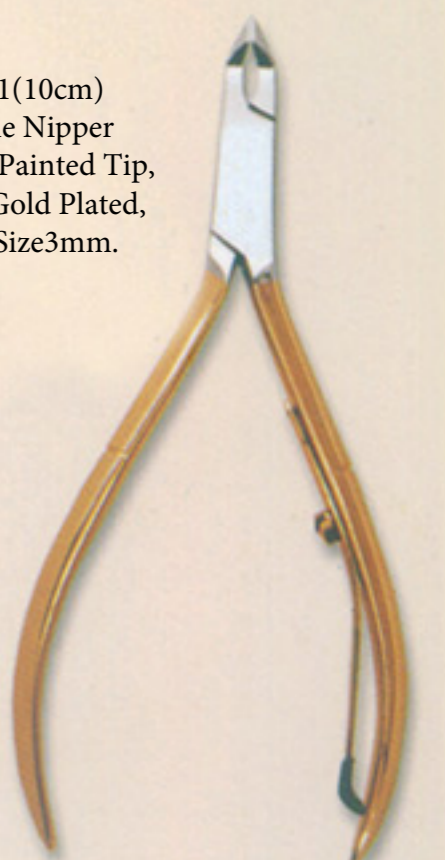

786-56(11.5cm)
Cuticle Nipper
Screw joint
Single Spring,
Beak Size 3mm.

786-57(10cm)
Cuticle Nipper Screw joint
Single Spring,Beak Size 5mm,
Carbon Steel.

786-58(10cm)
Cuticle Nipper
Screw joint
Single Spring,
Auto lock,
Beak Size 3mm.

786-59(10cm)
Cuticle Nipper
Screw joint
Single Spring,
Half Gold Plated
Beak Size 5mm.

786-60(10cm)
Cuticle Nipper
Double Spring
Beak Size3mm.

786-61(10cm)
Cuticle Nipper
With Painted Tip,
Half Gold Plated,
Beak Size3mm.

HAIR CARE

786-62(17cm)
Hair Styling scissor
razor edge
(adjustable Screw)

786-64(17cm)
Hair Styling scissor
razor edge
(adjustable Screw)

786-66(17cm)
Hair Styling scissor
razor edge
(adjustable Screw)

786-63(17cm)
Hair Styling scissor
razor edge
(adjustable Screw)