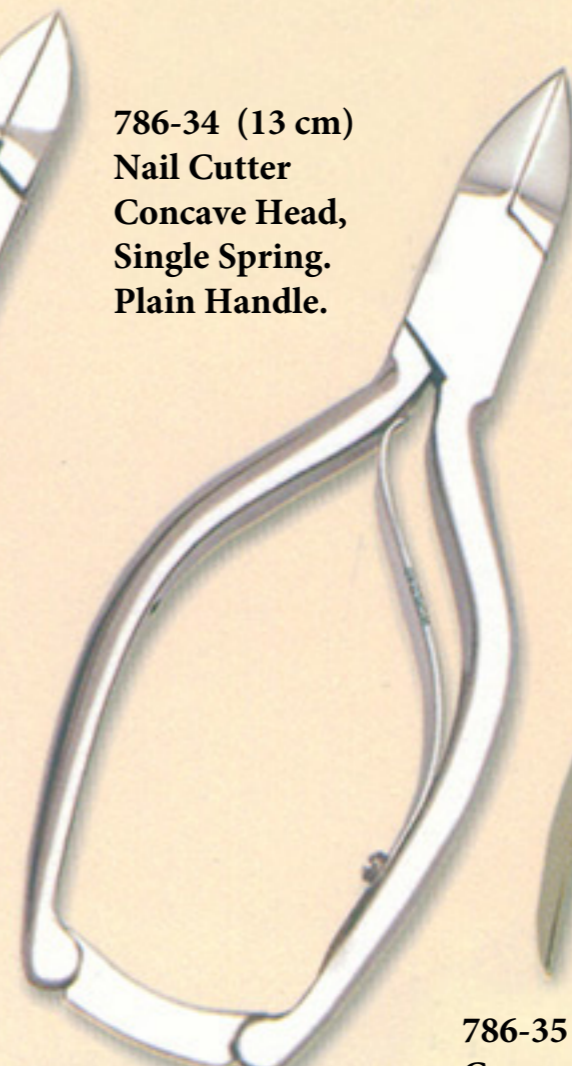

786-34 (13 cm)
Nail Cutter
Concave Head,
Single Spring.
Plain Handle.

786-35 (13 cm)
Corner Nail Cutter
Round point ,
Single Spring
With Painted Tip,
Carbon Steel.