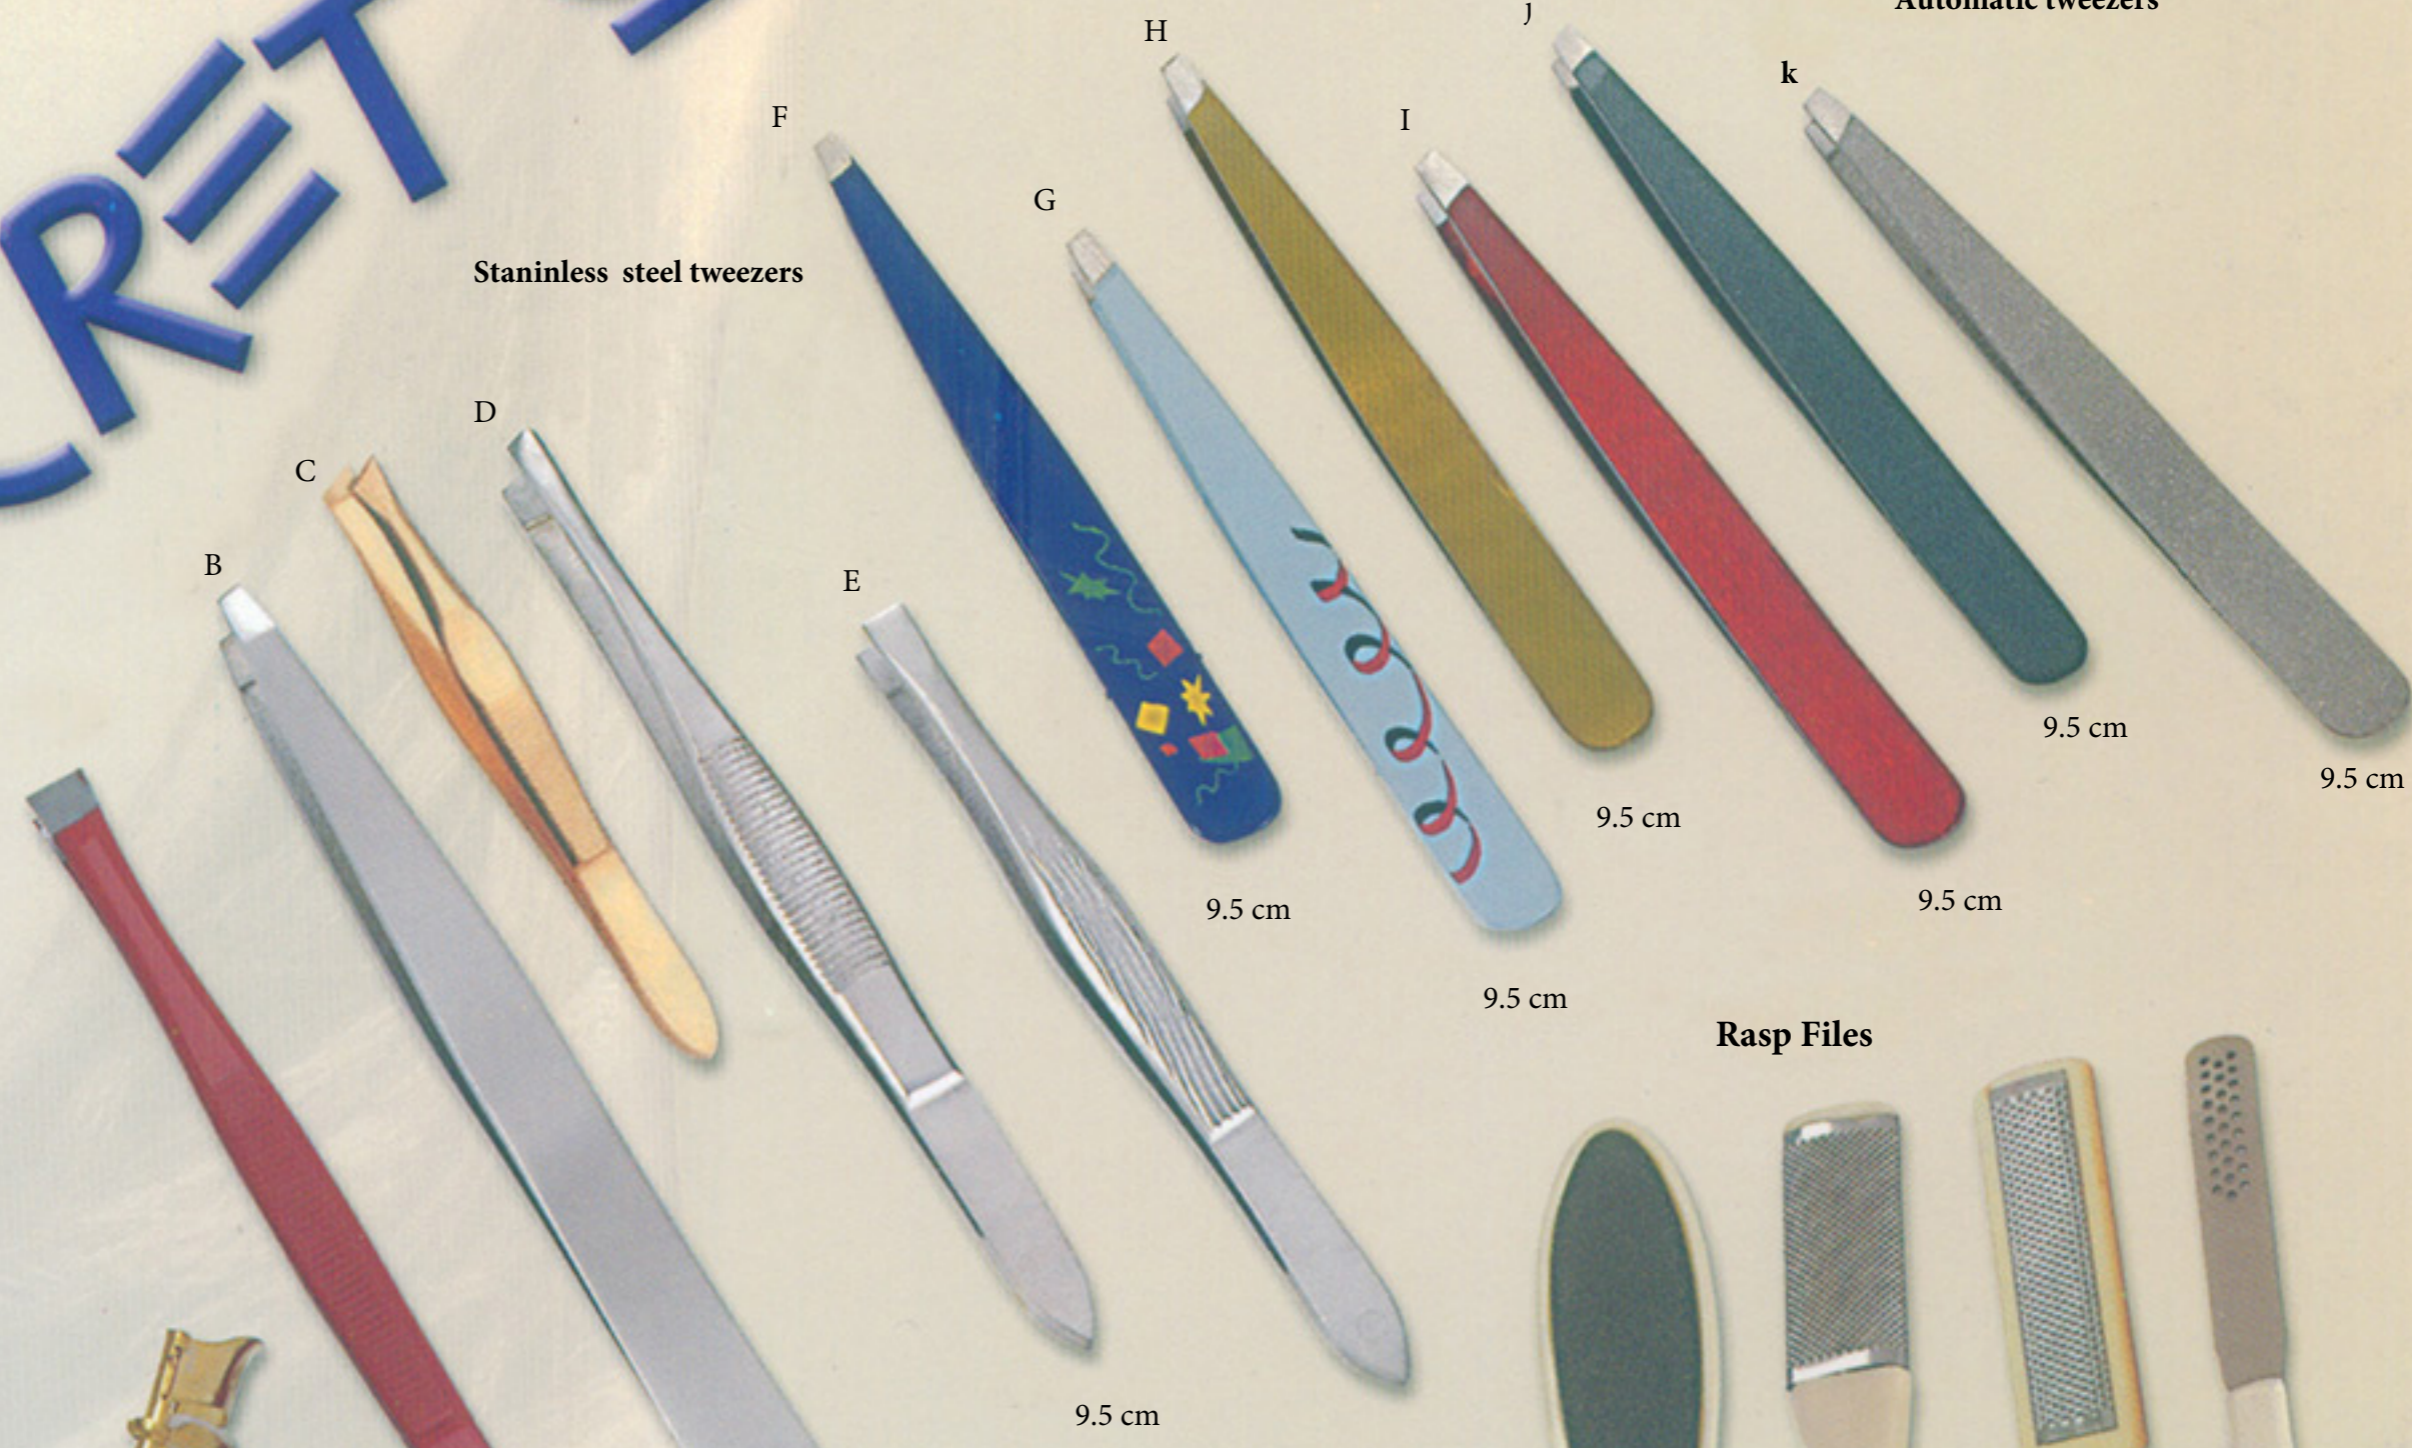

Web : www.salim-group.com

Director By : Malik Shahid Saleem

SECRET OF BEAUTY

Z
(10.5 cm)
Automatic tweezers

Stainless steel
multi colours tweezers

Stainless steel tweezers

A
9.5 cm

B
9.5 cm