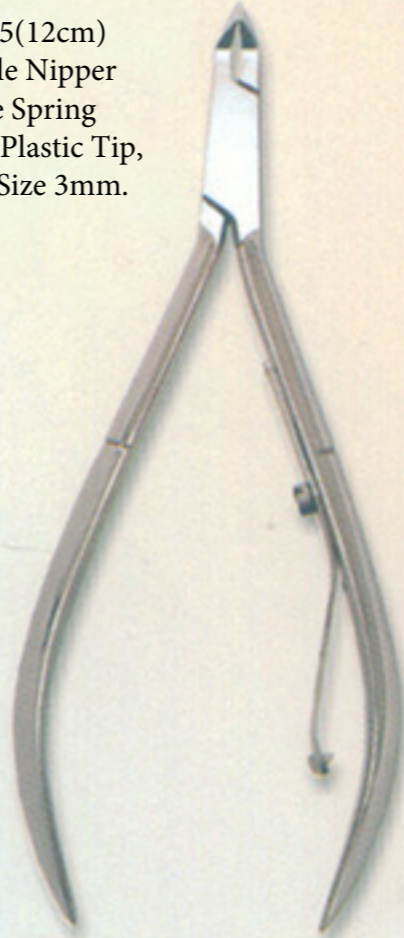

786-53(12cm)
Cuticle Nipper
Single Spring,
Auto lock,
Beak Size 3mm.

786-54(11.5cm)
Cuticle Nipper
Single Spring,
Auto lock,
Beak Size 3mm.

786-55(12cm)
Cuticle Nipper
Single Spring
With Plastic Tip,
Beak Size 3mm.