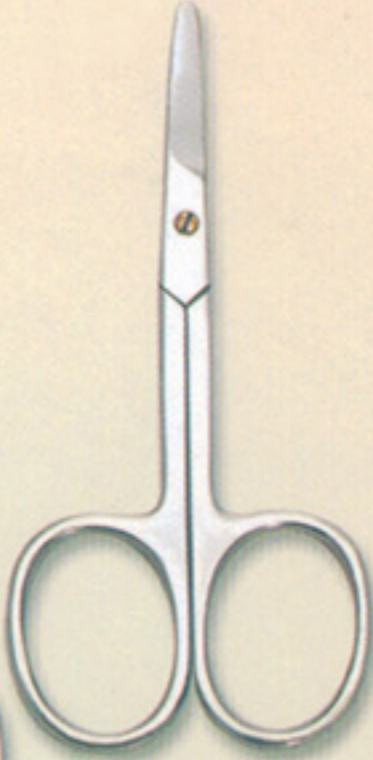

786-00 (10cm)
Nail Scissor,
Curved Blades,
Half Gold Plated.

786-01 (9 cm)
Nail Scissor,
Curved Blades,
Half Gold Plated.

786-02 (9 cm)
Arrow Point Nail Scissor
Curved Blades,
Half Gold Plated.

786-04 (9 cm)
Nail Scissor,
Curved Blades,
Curved Blades,
Half Colour Coated.

786-05 (9 cm)
Nail Scissorz
Riveted Screw
Curved Blades,
Half Colour Coated.

786-06 (9 cm)
Nail Scissor,
Genuine Brass Screw,
Curved Blades,

786-07 (9 cm)
Cuticle Scissor,
curved Blades.

786-08(9 cm)
Baby Nail Scissor
Genuine Screw,
curved Blades.

786-10
(11.5 cm)
nose Scissor
Genuine Screw

786-12(9 cm)
Baby Nail Scissor
Genuine Brass Screw

786-09(11.5 cm)
Moustachios Scissor
Genuine Screw

786-11(9 cm)
Embroidery Scissor
Genuine Screw

786-13(9 cm)
Cuticle Scissors,
Riveted Screw,
Curved Blades,
Half Colour Coated.