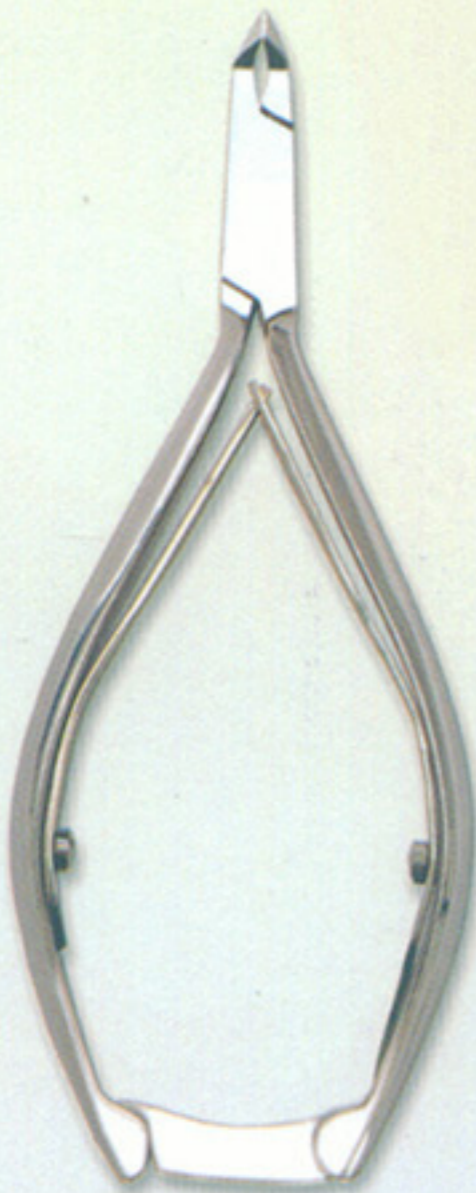

786-53(12cm)
Cuticle Nipper
Single Spring,
Auto lock,
Beak Size 3mm.

786-54(11.5cm)
Cuticle Nipper
Single Spring,
Auto lock,
Beak Size 3mm.

786-55(12cm)
Cuticle Nipper
Single Spring
With Plastic Tip,
Beak Size 3mm.