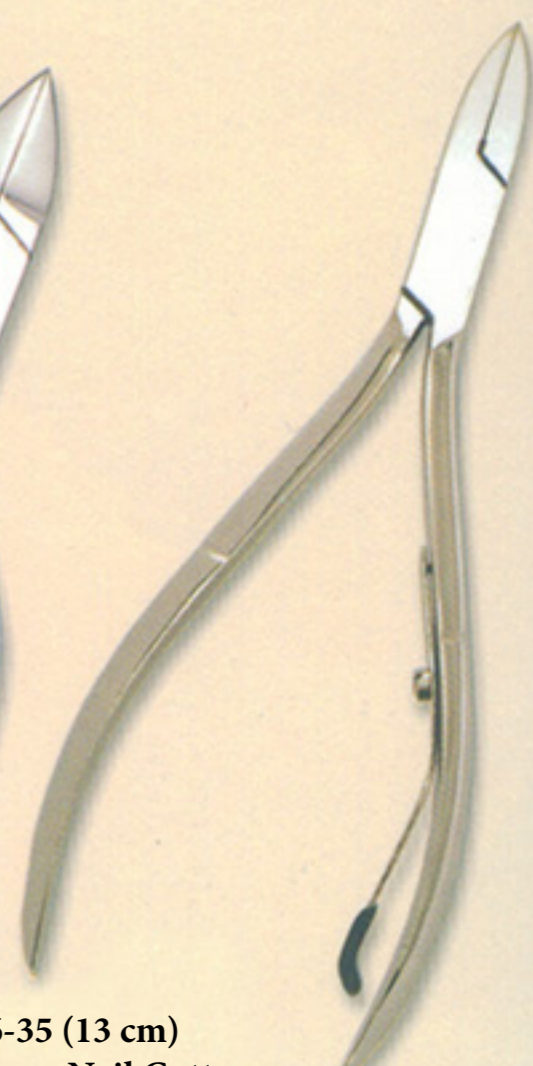

786-35 (13 cm)
Corner Nail Cutter
Round point ,
Single Spring
With Painted Tip,
Carbon Steel.