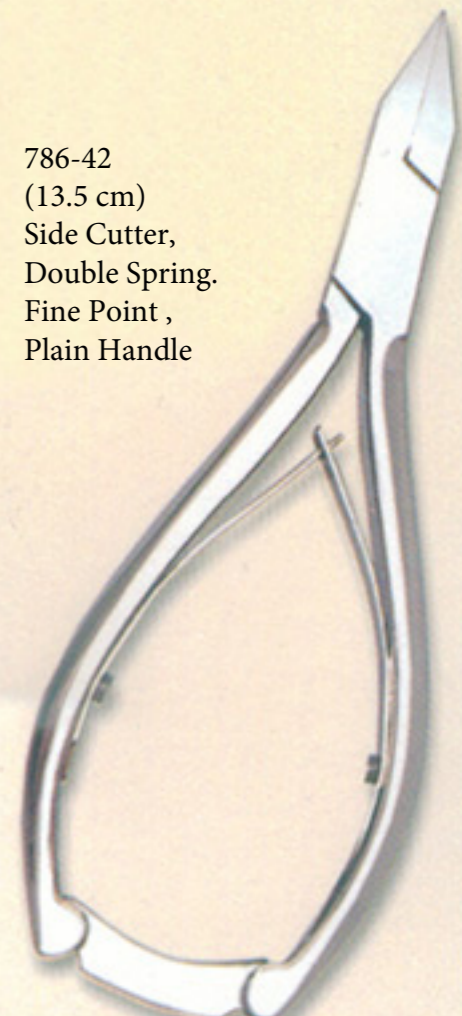

786-42
(13.5 cm)
Side Cutter,
Double Spring,
Fine Point ,
Plain Handle