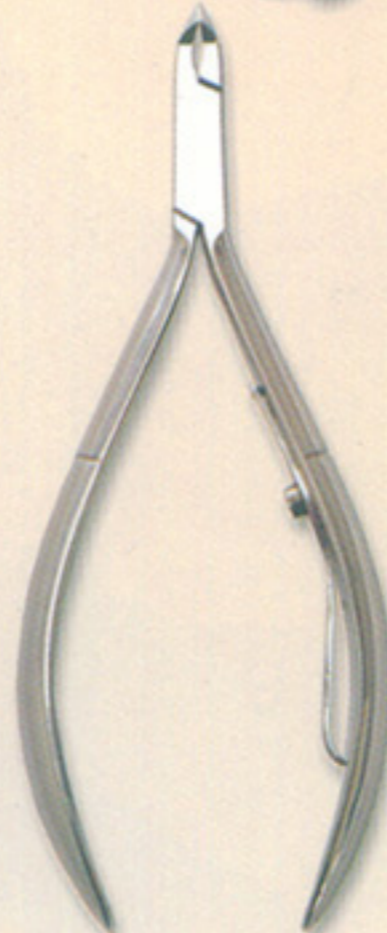

786-53(12cm)
Cuticle Nipper
Single Spring,
Auto lock,
Beak Size 3mm.

786-54(11.5cm)
Cuticle Nipper
Single Spring,
Auto lock,
Beak Size 3mm.

786-55(12cm)
Cuticle Nipper
Single Spring
With Plastic Tip,
Beak Size 3mm.