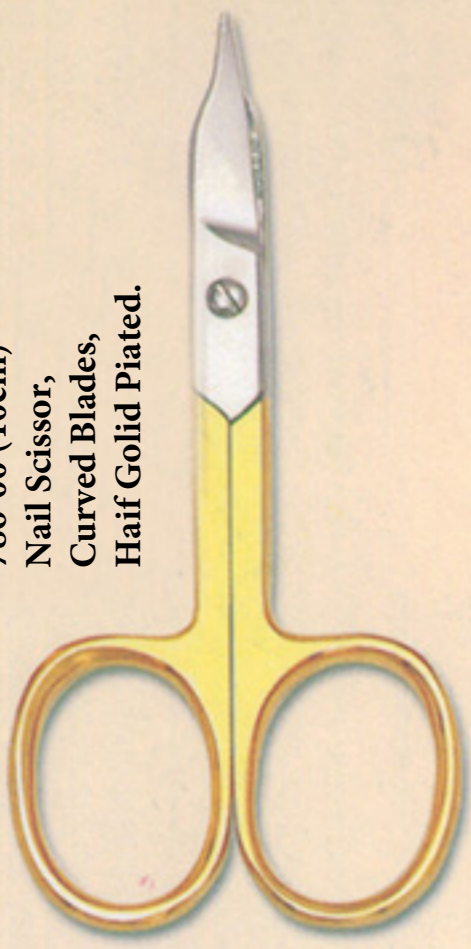

Double Sided Nail Files

8 cm

S

cuticle cutter
11.5 cm

T

U

(13 cm)
Acrylic nail Cutter

SMALL SCISSORS

786-00 (10cm)
Nail Scissor,
Curved Blades,
Half Gold Plated.

786-01 (9 cm)
Nail Scissor,
Curved Blades,
Half Gold Plated.

786-02 (9 cm)
Arrow Point Nail Scissor
Curved Blades,
Half Gold Plated.

786-04 (9 cm)
Nail Scissor,
Curved Blades,
Curved Blades,
Half Colour Coated.