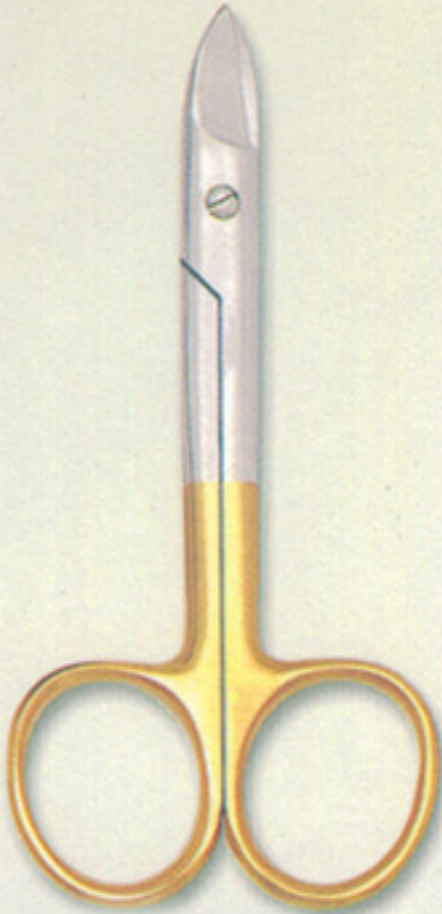

786-05 (9 cm)
Nail Scissorz
Riveted Screw
Curved Blades,
Half Colour Coated.

786-06 (9 cm)
Nail Scissor,
Genuine Brass Screw,
Curved Blades,

786-07 (9 cm)
Cuticle Scissor,
curved Blades.

786-08(9 cm)
Baby Nail Scissor
Genuine Screw,
curved Blades.

786-10
(11.5 cm)
nose Scissor
Genuine Screw

786-12(9 cm)
Baby Nail Scissor
Genuine Brass Screw

786-09(11.5 cm)
Moustachios Scissor
Genuine Screw

786-11(9 cm)
Embroidery Scissor
Genuine Screw

786-13(9 cm)
Cuticle Scissors,
Riveted Screw,
Curved Blades,
Half Colour Coated.

786-14(10.5 cm)
Nail Scissor,
Genuine Screw,
Straight Blades.

786-15(10.5 cm)
Toe Nail Scissor With One
Serrated Blade , Curved ,
Half Gold Plated

786-16(10 cm)
Pocket Scissor,
Riveted Screw

786-17(9 cm)
Embroidery Scissor,
Riveted Screw,
Half Gold Plated.

786-18(11.5 cm)
Embroidery Scissor,
Riveted Screw,
Half Gold Plated.

786-19(9 cm)
Embroidery Scissor,
Riveted Screw,
Half Gold Plated.

786-20(9.5 cm)
Embroidery Scissor,
Riveted Screw,
Half Gold Plated.