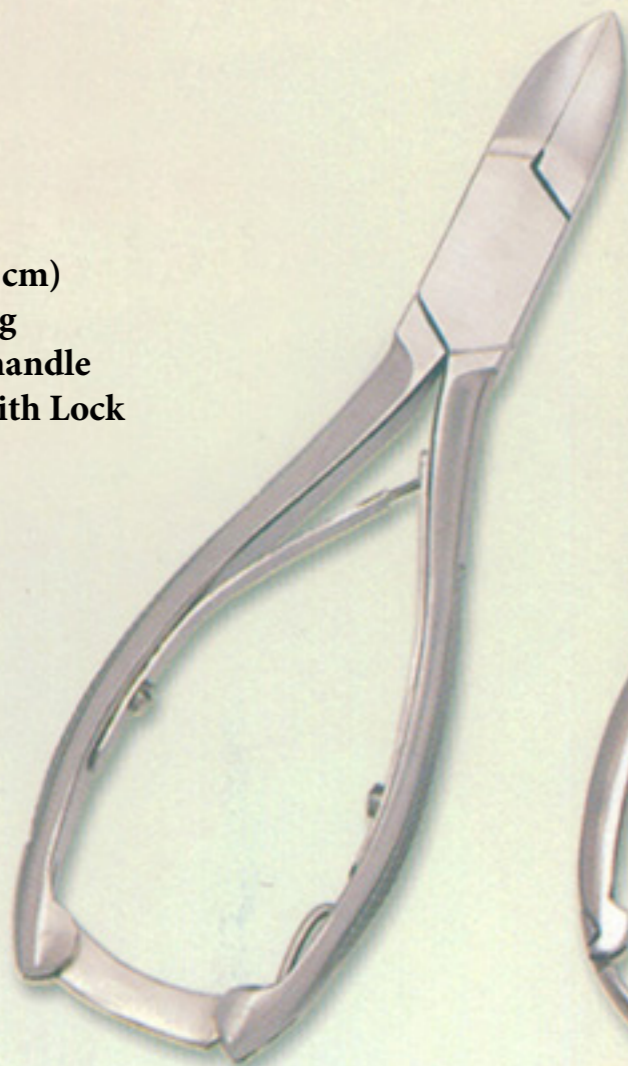

786-31 (15 cm)
Doubl Spring
Chaquered handle
Box Joint With Lock

786-32 (13.5 cm)
French Pattern,
Doubl Spring
Box Joint Wit
Outher Lock