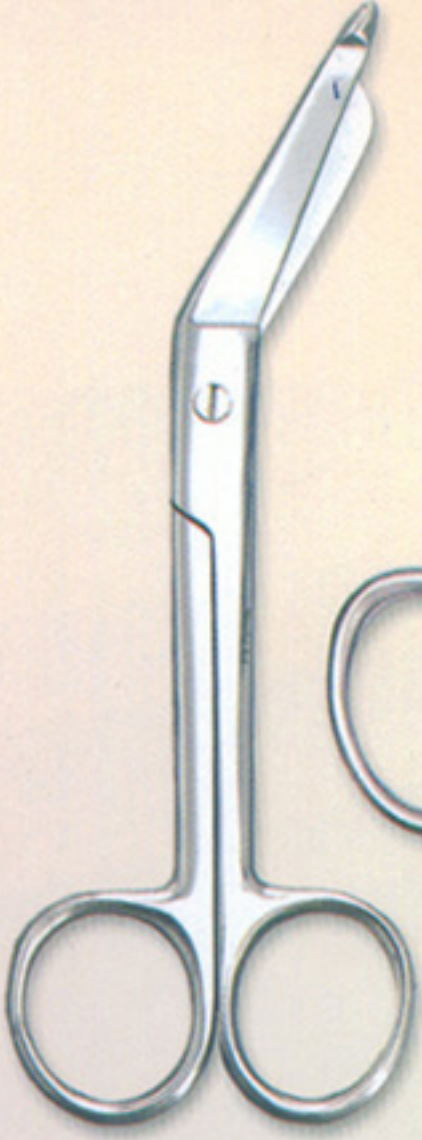

786-78(15cm)
Hair Dressing Scissor
With Genuine Screw
Gold Plated

786-80(17cm)
Hair Thining Scissor
Riveted Screw

786-81(15cm)
Hair Thining Scissor
With One Solid Blade
Genuine

786-82(15cm)
Hair Thining Scissor
With One Solid Blade
Genuine Screw

786-83(19cm)
Hair Dressing Scissor
With Genuine Screw

786-84(15cm)
Hair Dressing Scissor
With Genuine Screw

786-79(18cm)
Inauguration Scissor
Gold Plated Fancy Handle

GENERAL INSTRUMENTS

786-86(14cm)
Operating Scissor
Sharp/Sharp Points,
Riveted Screw.

786-85(14cm)
Bandage Scissor
Riveted Scissors

786-87(14cm)
Operating Scissor
Sharp/Blunt Points,
Genuine Screw,

786-88(14cm)
Household Scissor
Genuine Screw.

786-89(14cm)
Paper Scissor
Painted Handle.

786-91(15cm)
Tailor Scissor.

786-92(10cm)
Baby Nail Scissor
with Plastic Handle

786-90(15cm)
Tailor Scissor
Painted Handle.

786-95 (14cm)
Dressing Forceps

786-96 Double Ended File

786-97 Double Ended Spatula

786-98 Double Ended Black Head Remover