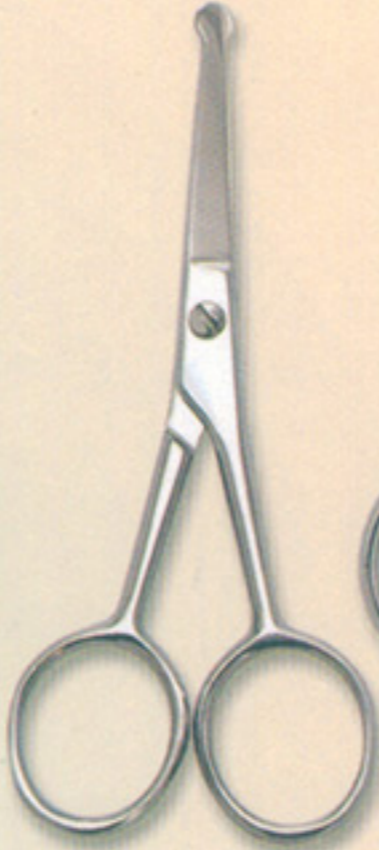

786-00 (10cm)
Nail Scissor,
Curved Blades,
Half Gold Plated.

786-01 (9 cm)
Nail Scissor,
Curved Blades,
Half Gold Plated.

786-02 (9 cm)
Arrow Point Nail Scissor
Curved Blades,
Half Gold Plated.

786-04 (9 cm)
Nail Scissor,
Curved Blades,
Curved Blades,
Half Colour Coated.

786-05 (9 cm)
Nail Scissorz
Riveted Screw
Curved Blades,
Half Colour Coated.

786-06 (9 cm)
Nail Scissor,
Genuine Brass Screw,
Curved Blades,

786-07 (9 cm)
Cuticle Scissor,
curved Blades.

786-08(9 cm)
Baby Nail Scissor
Genuine Screw,
curved Blades.

786-10
(11.5 cm)
nose Scissor
Genuine Screw

786-12(9 cm)
Baby Nail Scissor
Genuine Brass Screw

786-09(11.5 cm)
Moustachios Scissor
Genuine Screw

786-11(9 cm)
Embroidery Scissor
Genuine Screw

786-13(9 cm)
Cuticle Scissors,
Riveted Screw,
Curved Blades,
Half Colour Coated.