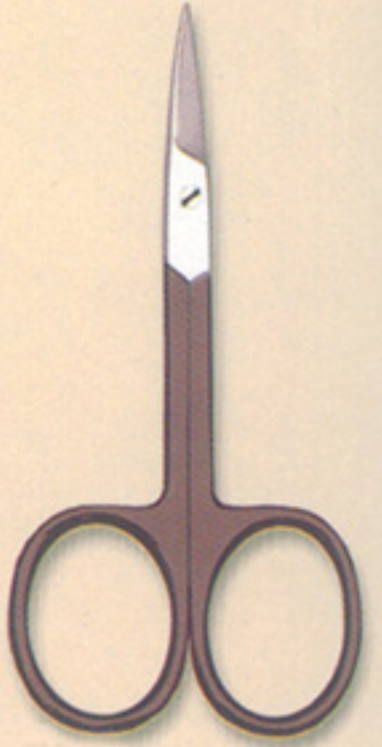

786-10
(11.5 cm)
nose Scissor
Genuine Screw

786-12(9 cm)
Baby Nail Scissor
Genuine Brass Screw

786-09(11.5 cm)
Moustachios Scissor
Genuine Screw

786-11(9 cm)
Embroidery Scissor
Genuine Screw

786-13(9 cm)
Cuticle Scissors,
Riveted Screw,
Curved Blades,
Half Colour Coated.

786-14(10.5 cm)
Nail Scissor,
Genuine Screw,
Straight Blades.

786-15(10.5 cm)
Toe Nail Scissor With One
Serrated Blade , Curved ,
Half Gold Plated

786-16(10 cm)
Pocket Scissor,
Riveted Screw

786-17(9 cm)
Embroidery Scissor,
Riveted Screw,
Half Gold Plated.