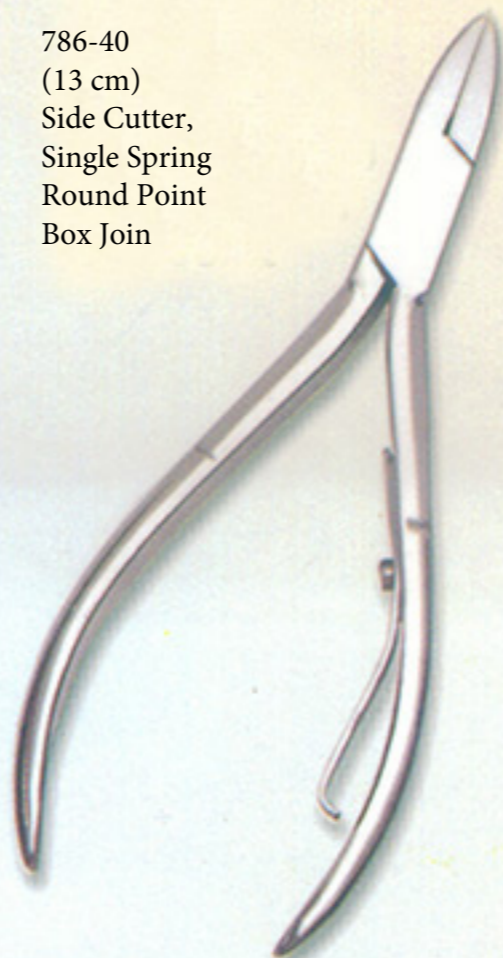

786-36
(12 cm)
Side Cutter,
Plain Handle

786-37(13 cm)
Side Cutter,
Double Spring
Plain Handle

786-38(16 cm)
Multi Action Nail cutter
Flat Heald , Double Spring.

786-40
(13 cm)
Side Cutter,
Single Spring
Round Point
Box Join