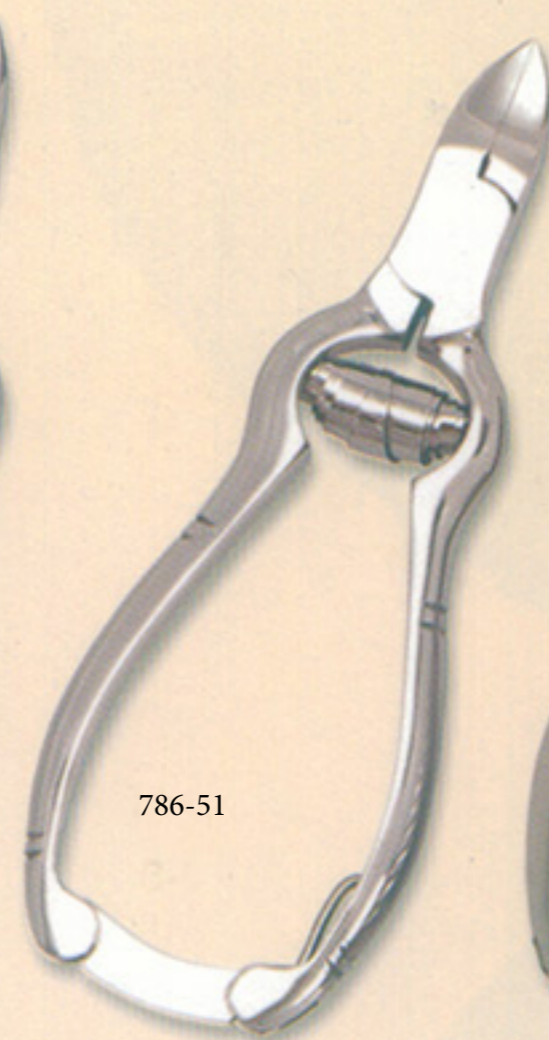

786-52

786-51