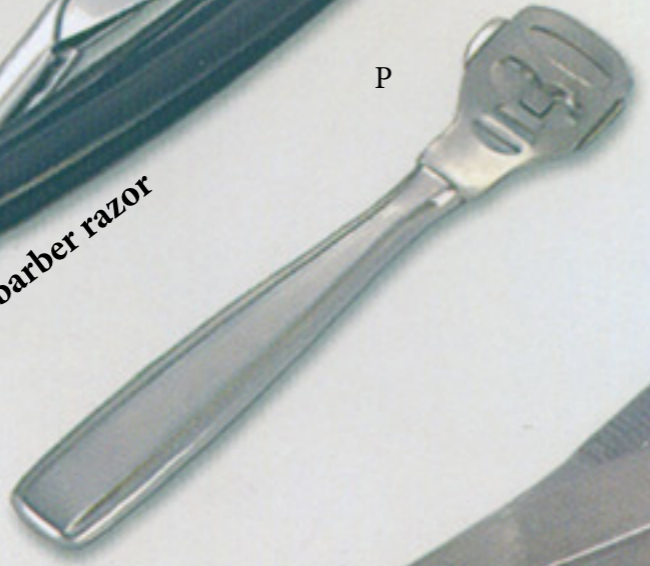

N

O

(14.5 cm)
All Stainless steel
Callus Cutter

barber razor

P

Q

(9 cm)
Splinter forceps
With Magnifying lens

R