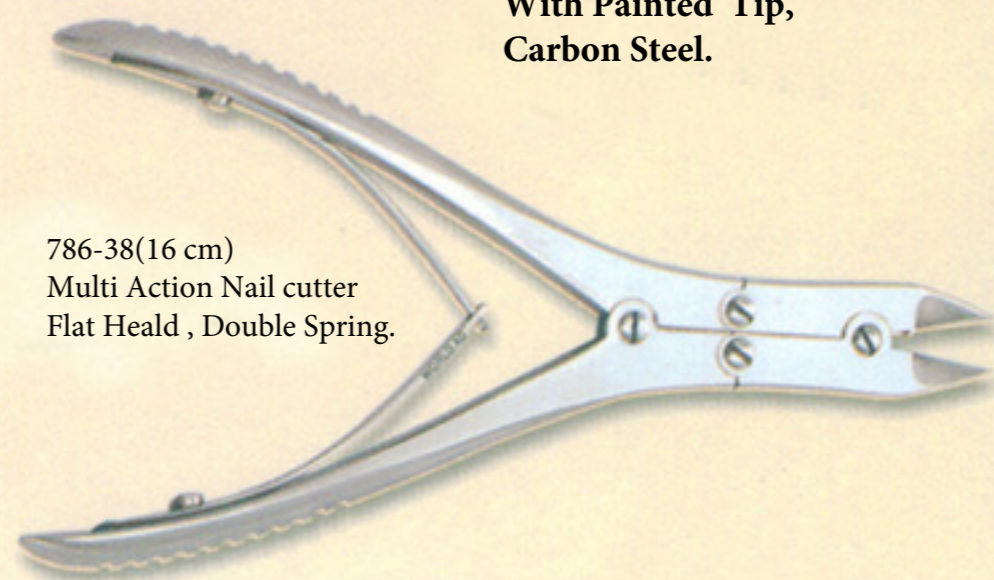

786-38(16 cm)
Multi Action Nail cutter
Flat Heald , Double Spring.