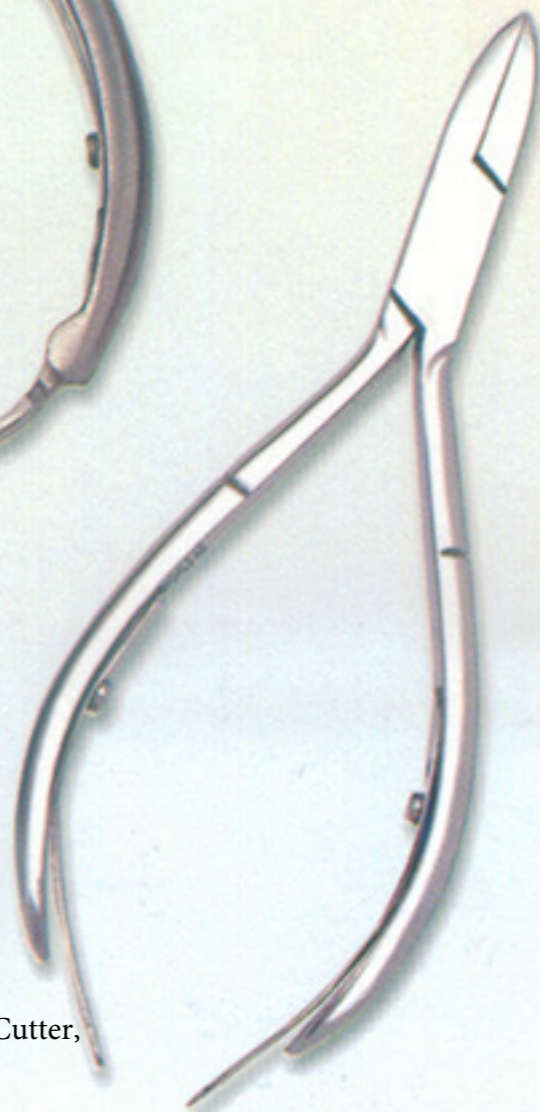

786-41
(14 cm)
Side Cutter,
Double Spring,
Round Point ,
Plain Handle

786-42
(13.5 cm)
Side Cutter,
Double Spring,
Fine Point ,
Plain Handle

786-39(13.5 cm)Side Cutter,
Double Spring,
Round Point ,
Box Join