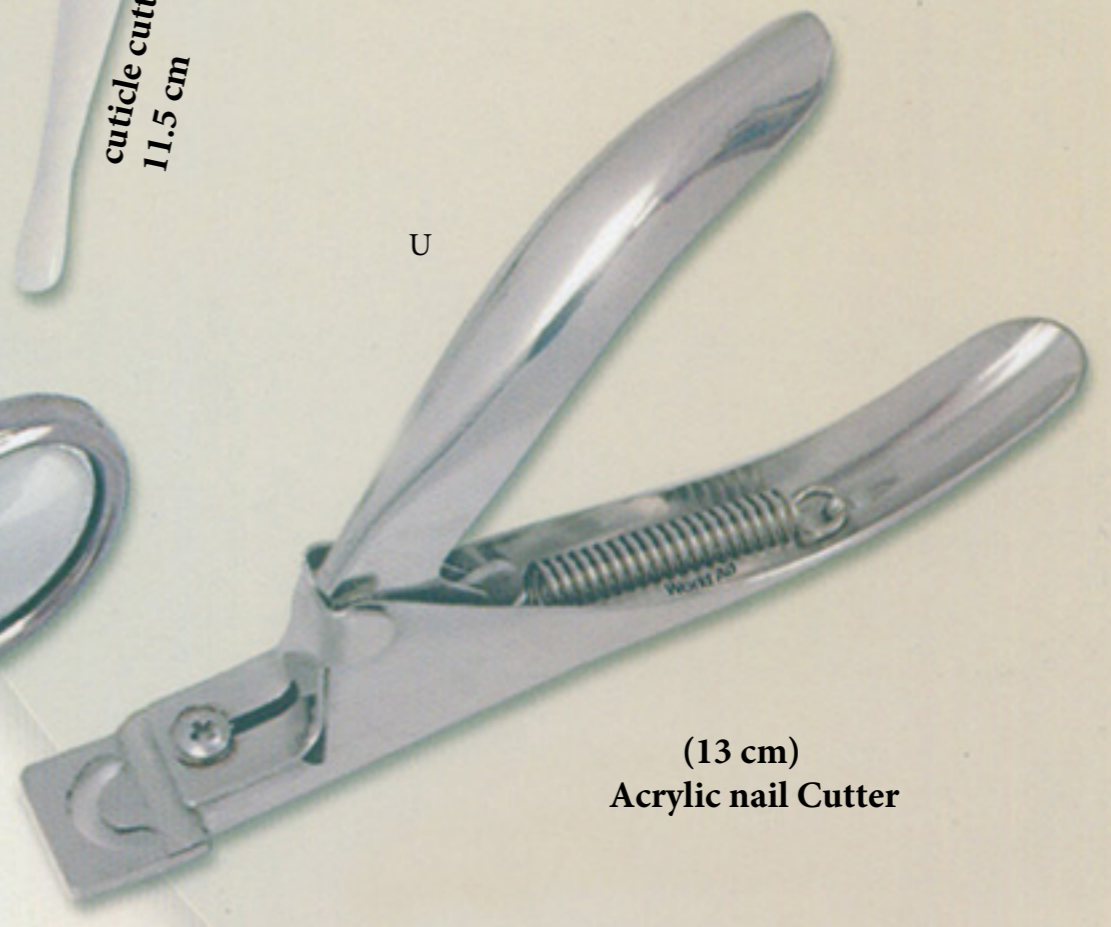

Double Sided Nail Files

8 cm

S

cuticle cutter
11.5 cm

T

U

(13 cm)
Acrylic nail Cutter

SMALL SCISSORS