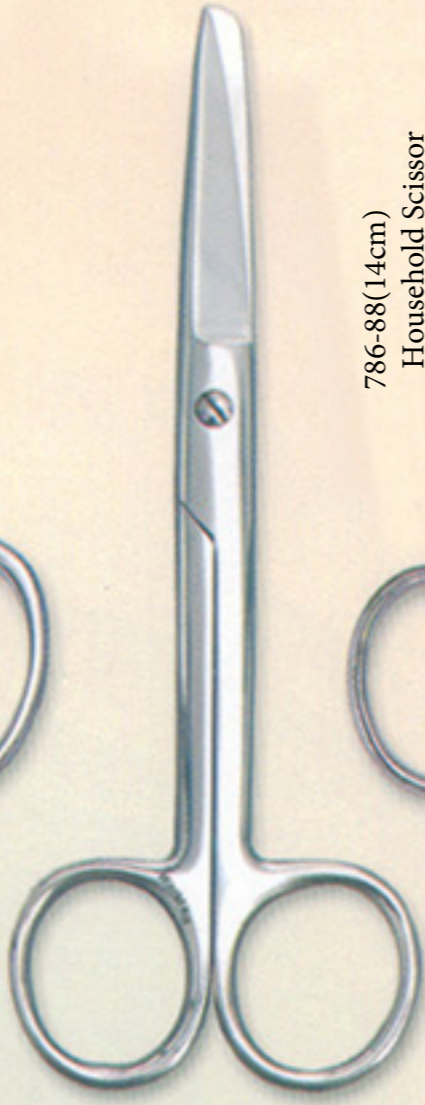

786-78(15cm)
Hair Dressing Scissor
With Genuine Screw
Gold Plated

786-80(17cm)
Hair Thining Scissor
Riveted Screw

786-81(15cm)
Hair Thining Scissor
With One Solid Blade
Genuine

786-82(15cm)
Hair Thining Scissor
With One Solid Blade
Genuine Screw

786-83(19cm)
Hair Dressing Scissor
With Genuine Screw

786-84(15cm)
Hair Dressing Scissor
With Genuine Screw

786-79(18cm)
Inauguration Scissor
Gold Plated Fancy Handle

GENERAL INSTRUMENTS

786-86(14cm)
Operating Scissor
Sharp/Sharp Points,
Riveted Screw.

786-85(14cm)
Bandage Scissor
Riveted Scissors

786-87(14cm)
Operating Scissor
Sharp/Blunt Points,
Genuine Screw,

786-88(14cm)
Household Scissor
Genuine Screw.

786-89(14cm)
Paper Scissor
Painted Handle.

786-91(15cm)
Tailor Scissor.

786-92(10cm)
Baby Nail Scissor
with Plastic Handle

786-90(15cm)
Tailor Scissor
Painted Handle.

786-95 (14cm)
Dressing Forceps

786-96 Double Ended File

786-97 Double Ended Spatula

786-98 Double Ended Black Head Remover