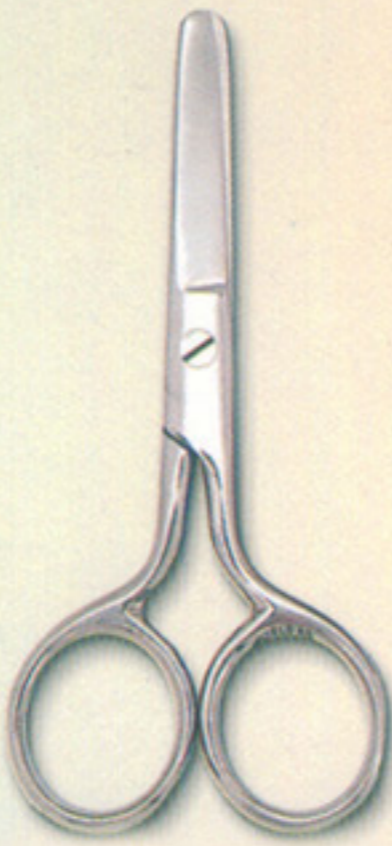

786-10
(11.5 cm)
nose Scissor
Genuine Screw

786-12(9 cm)
Baby Nail Scissor
Genuine Brass Screw

786-09(11.5 cm)
Moustachios Scissor
Genuine Screw

786-11(9 cm)
Embroidery Scissor
Genuine Screw

786-13(9 cm)
Cuticle Scissors,
Riveted Screw,
Curved Blades,
Half Colour Coated.

786-14(10.5 cm)
Nail Scissor,
Genuine Screw,
Straight Blades.

786-15(10.5 cm)
Toe Nail Scissor With One
Serrated Blade , Curved ,
Half Gold Plated

786-16(10 cm)
Pocket Scissor,
Riveted Screw

786-17(9 cm)
Embroidery Scissor,
Riveted Screw,
Half Gold Plated.

786-18(11.5 cm)
Embroidery Scissor,
Riveted Screw,
Half Gold Plated.

786-19(9 cm)
Embroidery Scissor,
Riveted Screw,
Half Gold Plated.

786-20(9.5 cm)
Embroidery Scissor,
Riveted Screw,
Half Gold Plated.